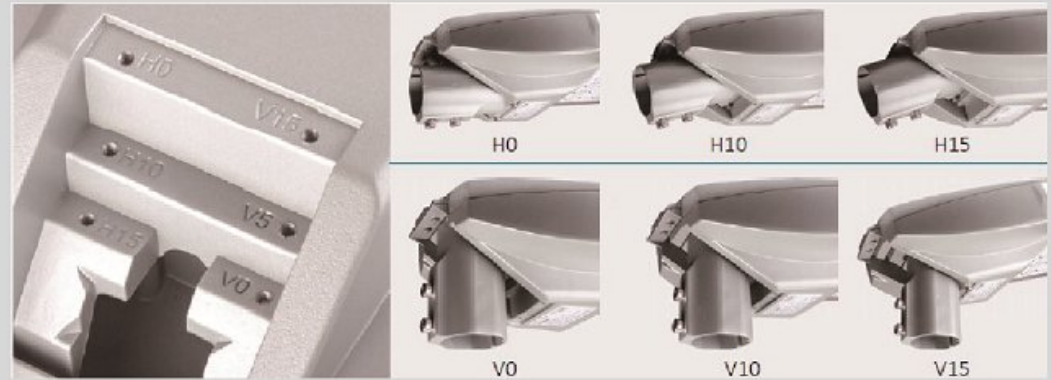

Installation and Details

Installation

Open the electrical box by removing two MS hexagon screws

Thread the cable by the M16 waterproof connector ,do not tighten the connector

Mount the street light and adjust to proper position,fix the two M10 screws.

Connect the wires to terminal block in accordance with L,N and GND on the cover of electrical box.

Tighten the waterproof connector after connection finished to avoid damage of pull

Close the cover,tighten the M5 hexagon screws on both sides.

Details

FLEXIBLE INSTALLATION

Innovative pole fitter not only with the horizontal and vertical installation features, also has 0-15°adjustable function for each installation direction.

BRAND-NEW LED MODULE DESIGN