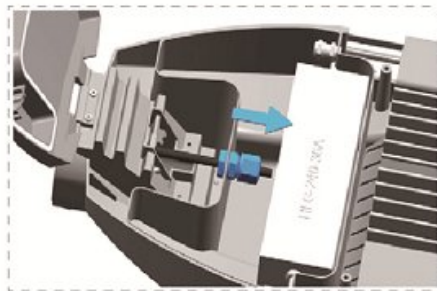

Utilize two M8 x 16 fortified stainless steel screws to fix the luminaire part to electrical part in both side

New connection, neat, clean and efficient For UL Standard Only

High END driver MEANWELL

Utilize Germany WAGO connectors for output connections safe, convenient

Installation and Details

Installation

Open the electrical box by removing two MS hexagon screws

Thread the cable by the M16 waterproof connector ,do not tighten the connector

Mount the street light and adjust to proper position,fix the two M10 screws.