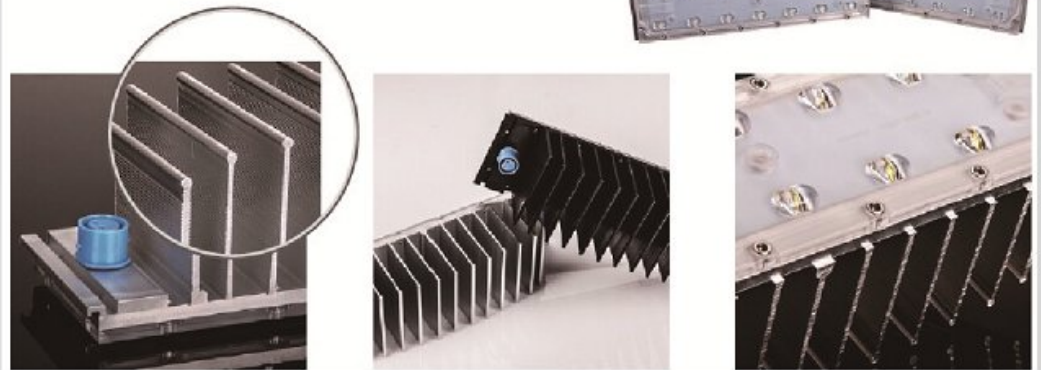

Installation and Details

Installation

Open the electrical box by removing two MS hexagon screws

Thread the cable by the M16 waterproof connector ,do not tighten the connector

Mount the street light and adjust to proper position,fix the two M10 screws.

Connect the wires to terminal block in accordance with L,N and GND on the cover of electrical box.

Tighten the waterproof connector after connection finished to avoid damage of pull

Close the cover,tighten the M5 hexagon screws on both sides.

Details

FLEXIBLE INSTALLATION

Innovative pole fitter not only with the horizontal and vertical installation features, also has 0-15°adjustable function for each installation direction.

BRAND-NEW LED MODULE DESIGN

Equisite design with powerful thermal output, with reliable waterproof performance.

Cylindrical edge design, avoid risk of cuts

Black & Silver

Overall stainless steel hexagon screws adopted