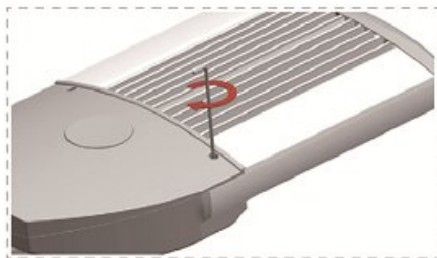

LED Street Light

A more rational clamshell design for electrical box, sturdy and durable

Whole luminaire utilize stainless steel screws, corrosion free

Exceptional Heat Sink.

Professional lens design, better performance for street lighting

Installation and Details

Installation

Open the electrical box by removing two MS hexagon screws

Thread the cable by the M16 waterproof connector ,do not tighten the connector

Mount the street light and adjust to proper position,fix the two M10 screws.

Connect the wires to terminal block in accordance with L,N and GND on the cover of electrical box.

Tighten the waterproof connector after connection finished to avoid damage of pull

Close the cover,tighten the M5 hexagon screws on both sides.

Details

FLEXIBLE INSTALLATION

Innovative pole fitter not only with the horizontal and vertical installation features, also has 0-15°adjustable function for each installation direction.

BRAND-NEW LED MODULE DESIGN