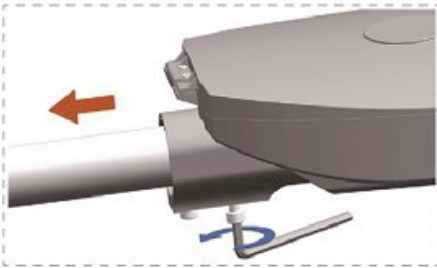

LED Street Light

A more rational clamshell design for electrical box, sturdy and durable

Whole luminaire utilize stainless steel screws, corrosion free

Exceptional Heat Sink.

Professional lens design, better performance for street lighting

Installation and Details

Installation

Open the electrical box by removing two MS hexagon screws

Thread the cable by the M16 waterproof connector ,do not tighten the connector

Mount the street light and adjust to proper position,fix the two M10 screws.

Connect the wires to terminal block in accordance with L,N and GND on the cover of electrical box.

Tighten the waterproof connector after connection finished to avoid damage of pull

Close the cover,tighten the M5 hexagon screws on both sides.

Details

FLEXIBLE INSTALLATION

Innovative pole fitter not only with the horizontal and vertical installation features, also has 0-15°adjustable function for each installation direction.

BRAND-NEW LED MODULE DESIGN